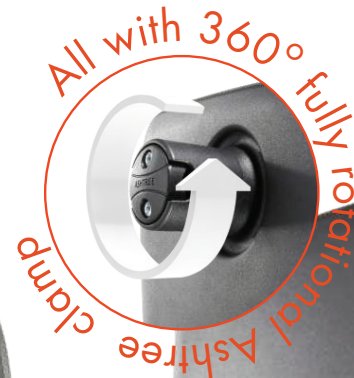

# NEW DESIGN E APPROVED MIRRORS

We are pleased to introduce three new stylish mirrors all of which are E approved to ensure the highest legal standards of vision are met. The mirrors feature a tough body with a replaceable shatter proof glass lens and feature the fully rotational Ashtree clamp with Zinc plated screws to ensure the optimal field of vision is achieved. This range offers premium quality for a competitive price.