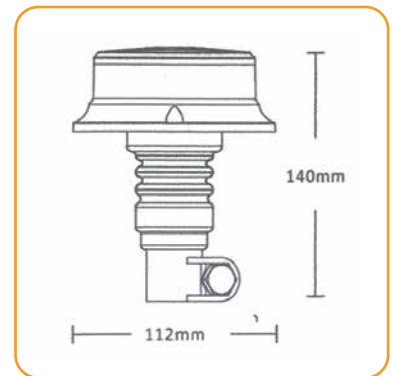

NEW

THE MIGHTY ATOM

THE MINI LIGHT WITH MIGHTY PERFORMANCE

The TMA series is compact in size and offers a unique solution for restricted access mounting or where product vulnerability might be an issue. Whilst TMA may be small it delivers on lighting performance meeting the stringent ECE Reg 65 lighting regulation. This is achieved by using 18 x 1 watt LED emitters producing an outstanding warning light output.

Part numbers :

TMA 200 - Magnetic

TMA 100 - DIN

TMA 300 - 3 bolt fixing

Specification:

- ECE Reg 65 approved
- Max Current ; 1.7amp @12v , 0.85amp @24v
- IP 67 rated
- Reg 10 approved
- 18 LED 1Watt emitter
- Voltage 9-30v
- 5 x Amber flash patterns including rotate , steady burn , double , quad & quint flash

This is the latest product from Ashtree Vision and Safety, one of Europe's premier designers and manufacturers of mirrors, mirror arms and specialists in warning and safety products. Ashtree have a mission to increase visibility and create solutions for blind spots on all types of vehicle and machine.

Ashtree are based in Yorkshire with over 40% of production exported to customers in Europe, Asia, Africa, North America and Australasia.

A lot has happened since we started our journey in 1977 but you can be confident that Ashtree has the product range to suit your vehicles.

Available from: