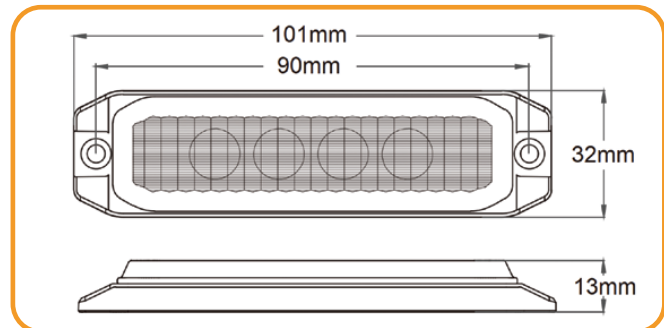

NEW

LOW PROFILE HIGH PERFORMANCE

Part number:
AVS-SLWLED4

Specification:

- EMC reg10
- UN ECE R65 approved.
- 4 x 3w LED emitters
- 4 Flash patterns
- Ultra-thin profile 13mm
- IP 67 rated
- Voltage 12-24v

Introducing the new slimline LED warning module, ideal where space is at a premium. The low profile though doesn't relate to lack of performance, as the AVS-SLWLED4 meets the stringent ECE R65 light performance approval - appropriate for the toughest of applications.