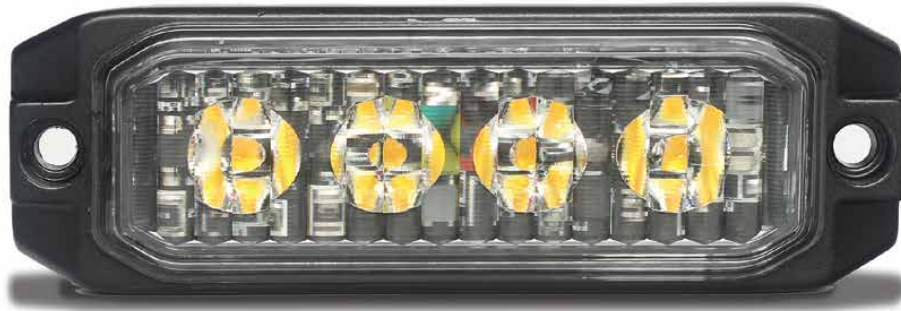

NEW

LOW PROFILE HIGH PERFORMANCE

Part number:
AVS-SLWLED4

Specification:

- EMC reg10
- UN ECE R65 approved.
- 4 x 3w LED emitters
- 4 Flash patterns
- Ultra-thin profile 13mm
- IP 67 rated
- Voltage 12-24v

Introducing the new slimline LED warning module, ideal where space is at a premium. The low profile though doesn't relate to lack of performance, as the AVS-SLWLED4 meets the stringent ECE R65 light performance approval - appropriate for the toughest of applications.

This is the latest product from Ashtree Vision and Safety, one of Europe's premier designers and manufacturers of mirrors, mirror arms and specialists in warning and safety products. Ashtree have a mission to increase visibility and create solutions for blind spots on all types of vehicle and machine.